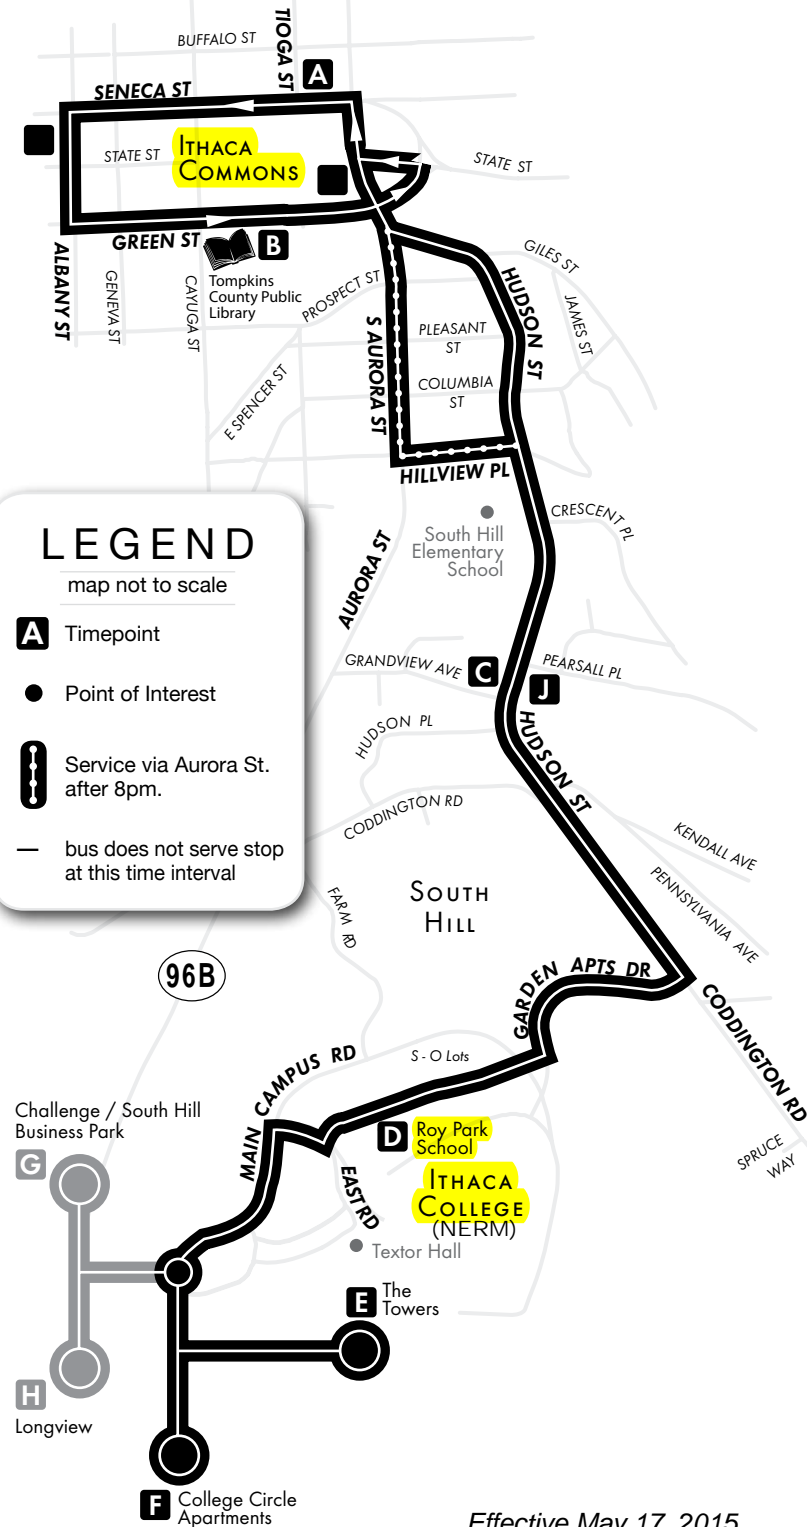

Bold Type indicates PM times.

Arriving at NERM

Leaving NERM for downtown hotel

Ithaca College | Commons

Effective May 17, 2015